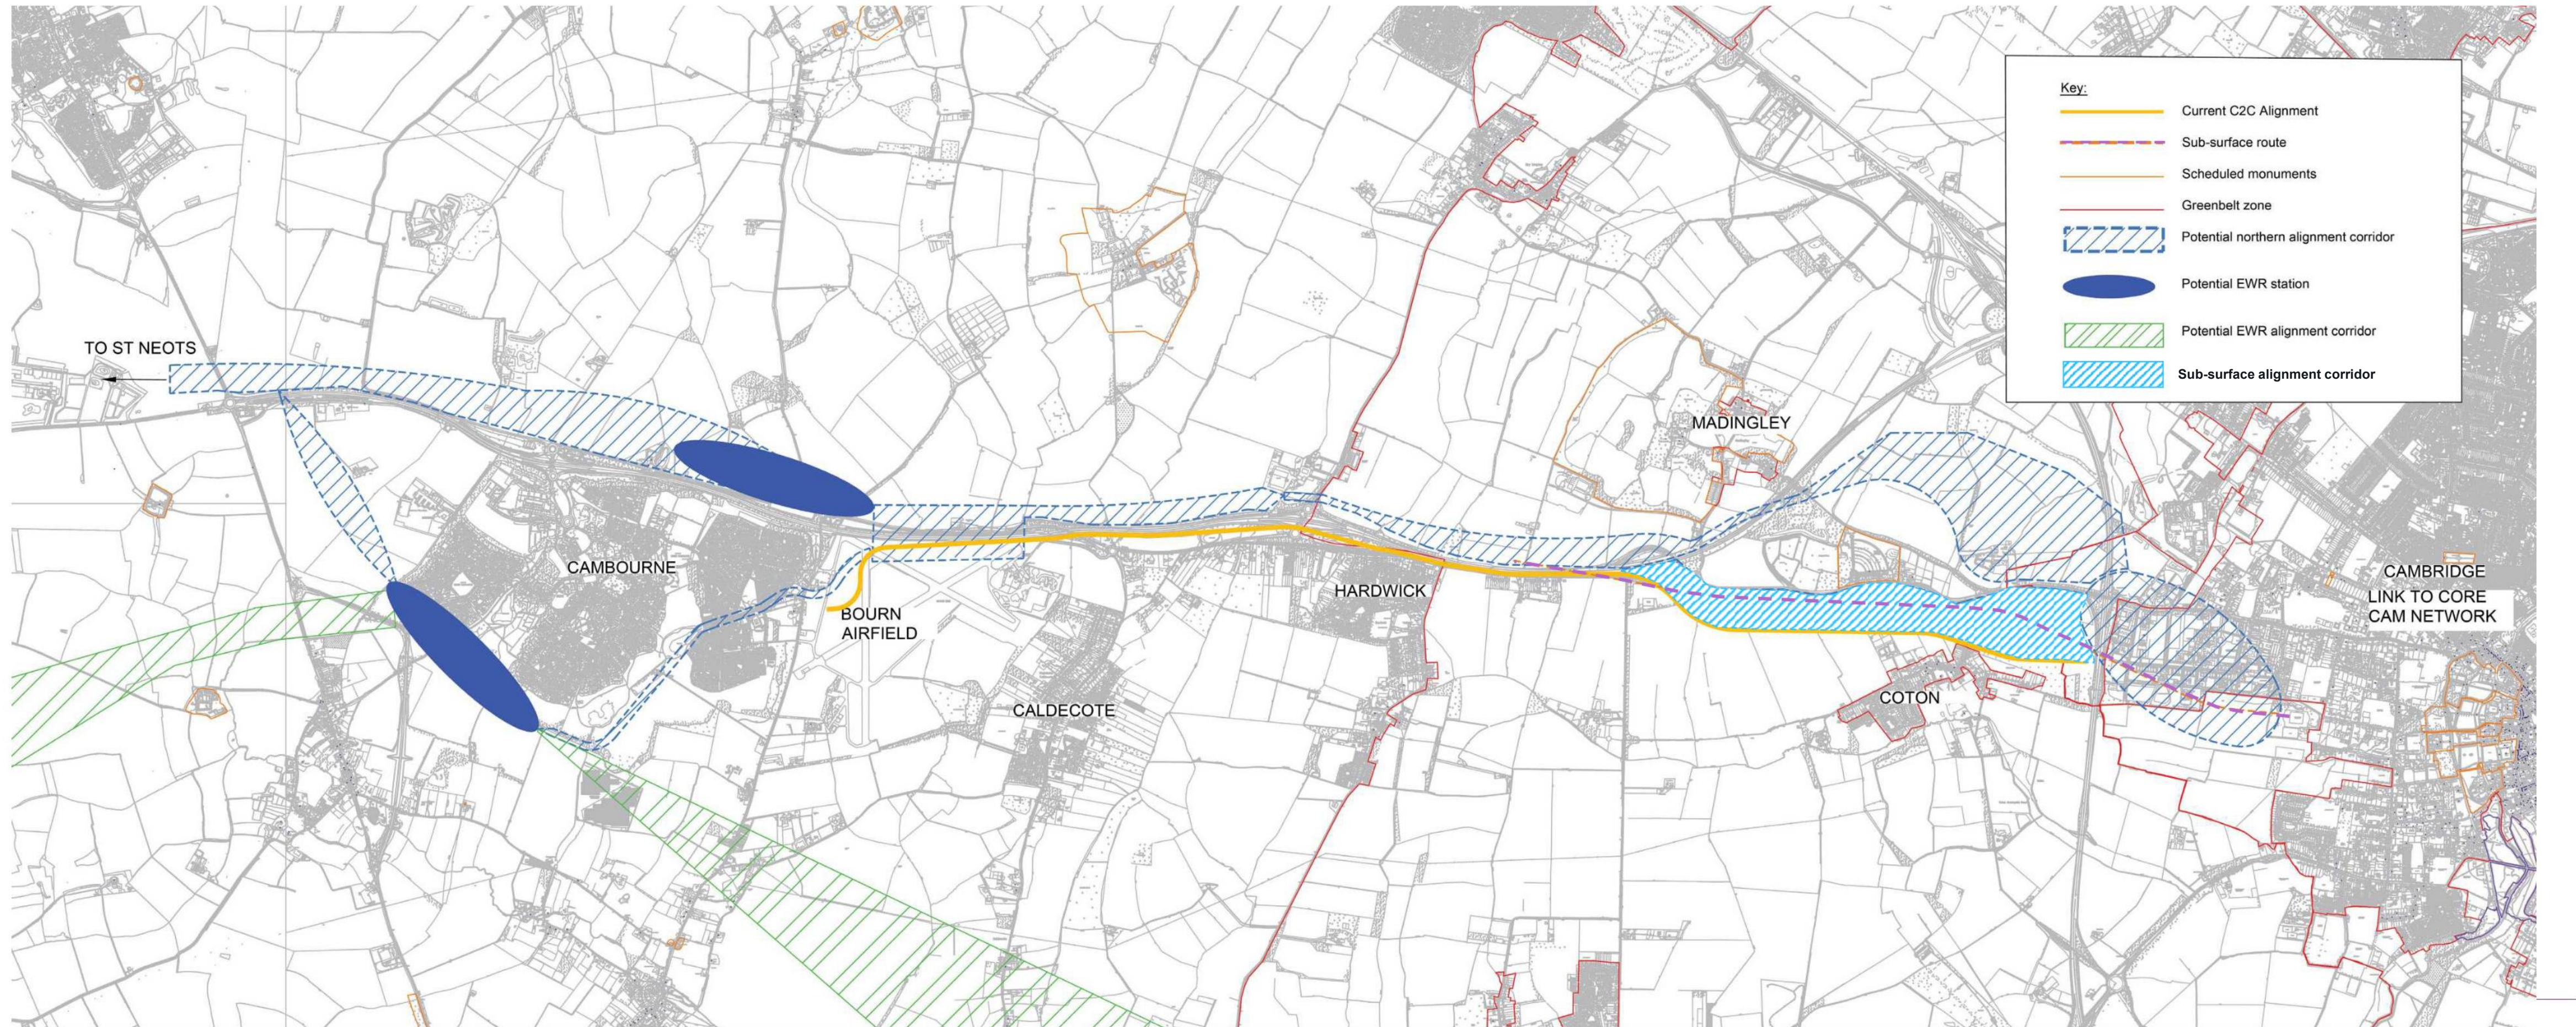

Cambridgeshire Autonomous Metro

Indicative northern route corridor options

**CAMBRIDGESHIRE
& PETERBOROUGH**
COMBINED AUTHORITY

JAMES PALMER
CAMBRIDGESHIRE &
PETERBOROUGH MAYOR

CAM
CAMBRIDGESHIRE
AUTONOMOUS METRO