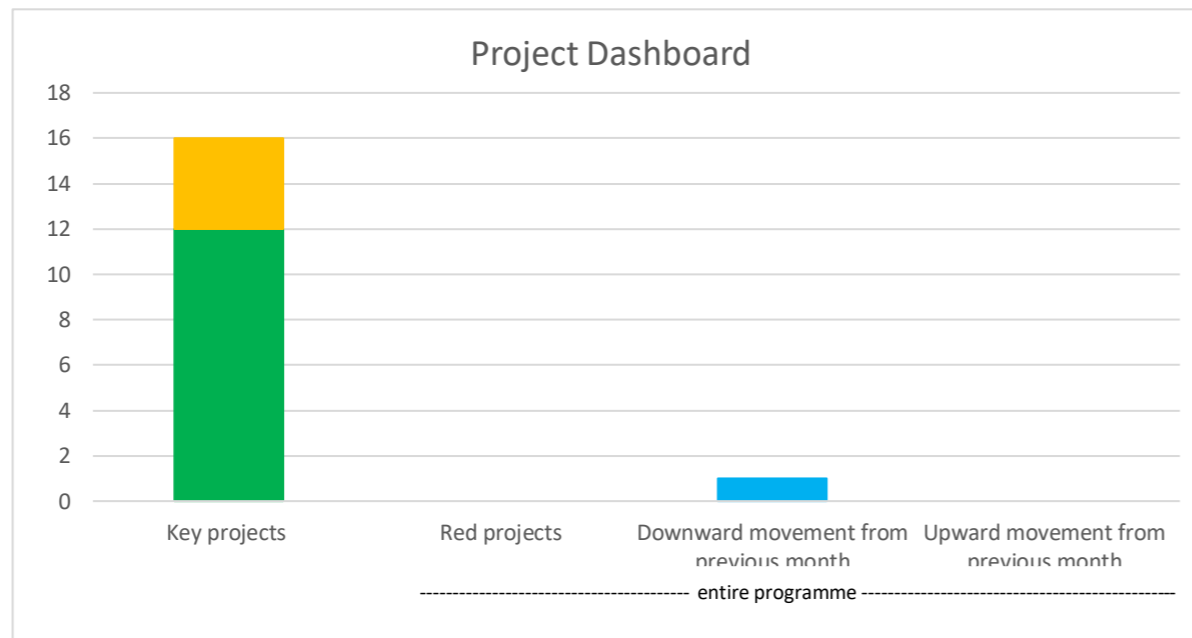

Covid impact review: According to the OBR forecast the UK GDP is expected to be between 95-100% of pre-Covid levels in Q4 2021. Emerging local indicators suggest job growth has continued, particularly in knowledge-intensive sectors so the fundamentals of our local economy have remained strong despite the Covid shock. However, concern remains for non-knowledge intensive sectors of industry as growth was weaker pre-pandemic particularly in Peterborough.

Covid impact review: Cambridgeshire and Peterborough employee jobs data for 2020 shows an increase of 10,000 new jobs compared to 2019. Whilst this figure does not include self-employed it is one indication that that the region has been resilient from the shock of Covid.

Covid impact review: At a national level there are signs that housing construction sector is holding strong, DULHC building control report shows completions almost at pre-pandemic levels. Local indicators show that there is nothing to believe Cambridgeshire are behind markets elsewhere. Local data for 2020/21 is currently with Cambridgeshire County Council but has yet been published.