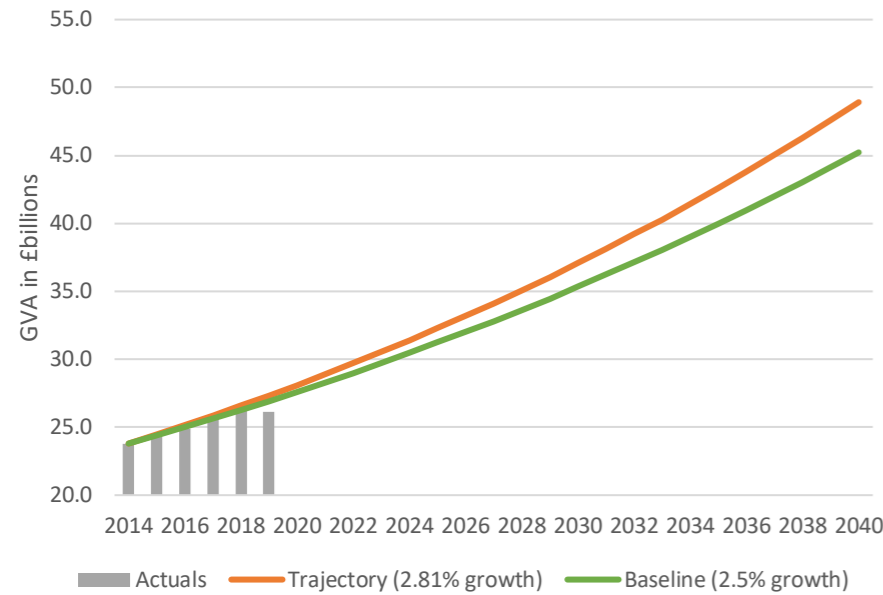

Baseline: Current trend without Devolution Deal interventions  
 Outturn data source: GVA and Jobs - Office of National Statistics (ONS);  
 Housing - Council Annual Monitoring Reports/CambridgeshireInsights

**CAMBRIDGESHIRE & PETERBOROUGH COMBINED AUTHORITY**  
**PERFORMANCE DASHBOARD**

**Combined Authority Devolution Deal Trajectory**

**GVA (B) TARGET V BASELINE**

**JOBS TRAJECTORY V BASELINE**

**HOUSING PERFORMANCE (\*cumulative figures)**

**Covid impact review:** According to the OBR forecast the UK GDP is expected to be between 95-100% of pre-Covid levels in Q4 2021. Emerging local indicators suggest job growth has continued, particularly in knowledge-intensive sectors so the fundamentals of our local economy have remained strong despite the Covid shock. However, concern remains for non-knowledge intensive sectors of industry as growth was weaker pre-pandemic particularly in Peterborough.