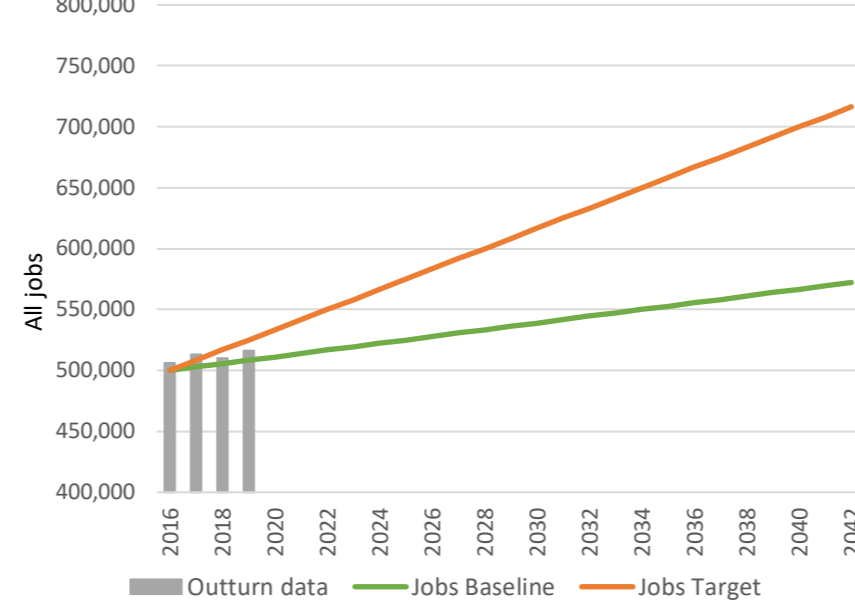

Baseline: Current trend without Devolution Deal interventions  
 Outturn data source: GVA and Jobs - Office of National Statistics (ONS);  
 Housing - Council Annual Monitoring Reports/CambridgeshireInsights

**CAMBRIDGESHIRE & PETERBOROUGH COMBINED AUTHORITY**  
**PERFORMANCE DASHBOARD**

**Combined Authority Devolution Deal Trajectory**

**GVA (B) TARGET V BASELINE**

**JOBS TRAJECTORY V BASELINE**

**HOUSING PERFORMANCE (\*cumulative figures)**

**Covid impact review:** According to the OBR forecast the UK GDP is expected to be between 95-100% of pre-Covid levels in Q4 2021. Emerging local indicators suggest job growth has continued, particularly in knowledge-intensive sectors so the fundamentals of our local economy have remained strong despite the Covid shock. However, concern remains for non-knowledge intensive sectors of industry as growth was weaker pre-pandemic particularly in Peterborough.