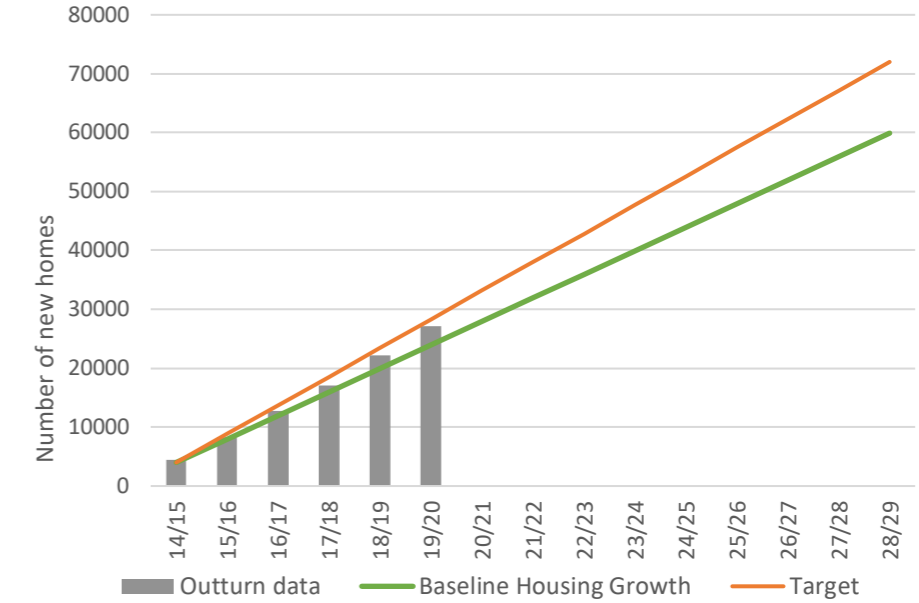

Baseline: Current trend without Devolution Deal interventions  
 Outturn data source: GVA and Jobs - Office of National Statistics (ONS);  
 Housing - Council Annual Monitoring Reports/CambridgeshireInsights

**CAMBRIDGESHIRE & PETERBOROUGH COMBINED AUTHORITY**  
**PERFORMANCE DASHBOARD**

**Combined Authority Devolution Deal Trajectory**

**GVA (B) TARGET V BASELINE**

**JOBS TRAJECTORY V BASELINE**

**HOUSING PERFORMANCE (\*cumulative figures)**

**Covid impact review:** According to the OBR forecast the UK GDP is expected to be between 95-100% of pre-Covid levels in Q4 2021. Emerging local indicators suggest job growth has continued, particularly in knowledge-intensive sectors so the fundamentals of our local economy have remained strong despite the Covid shock. However, concern remains for non-knowledge intensive sectors of industry as growth was weaker pre-pandemic particularly in Peterborough.