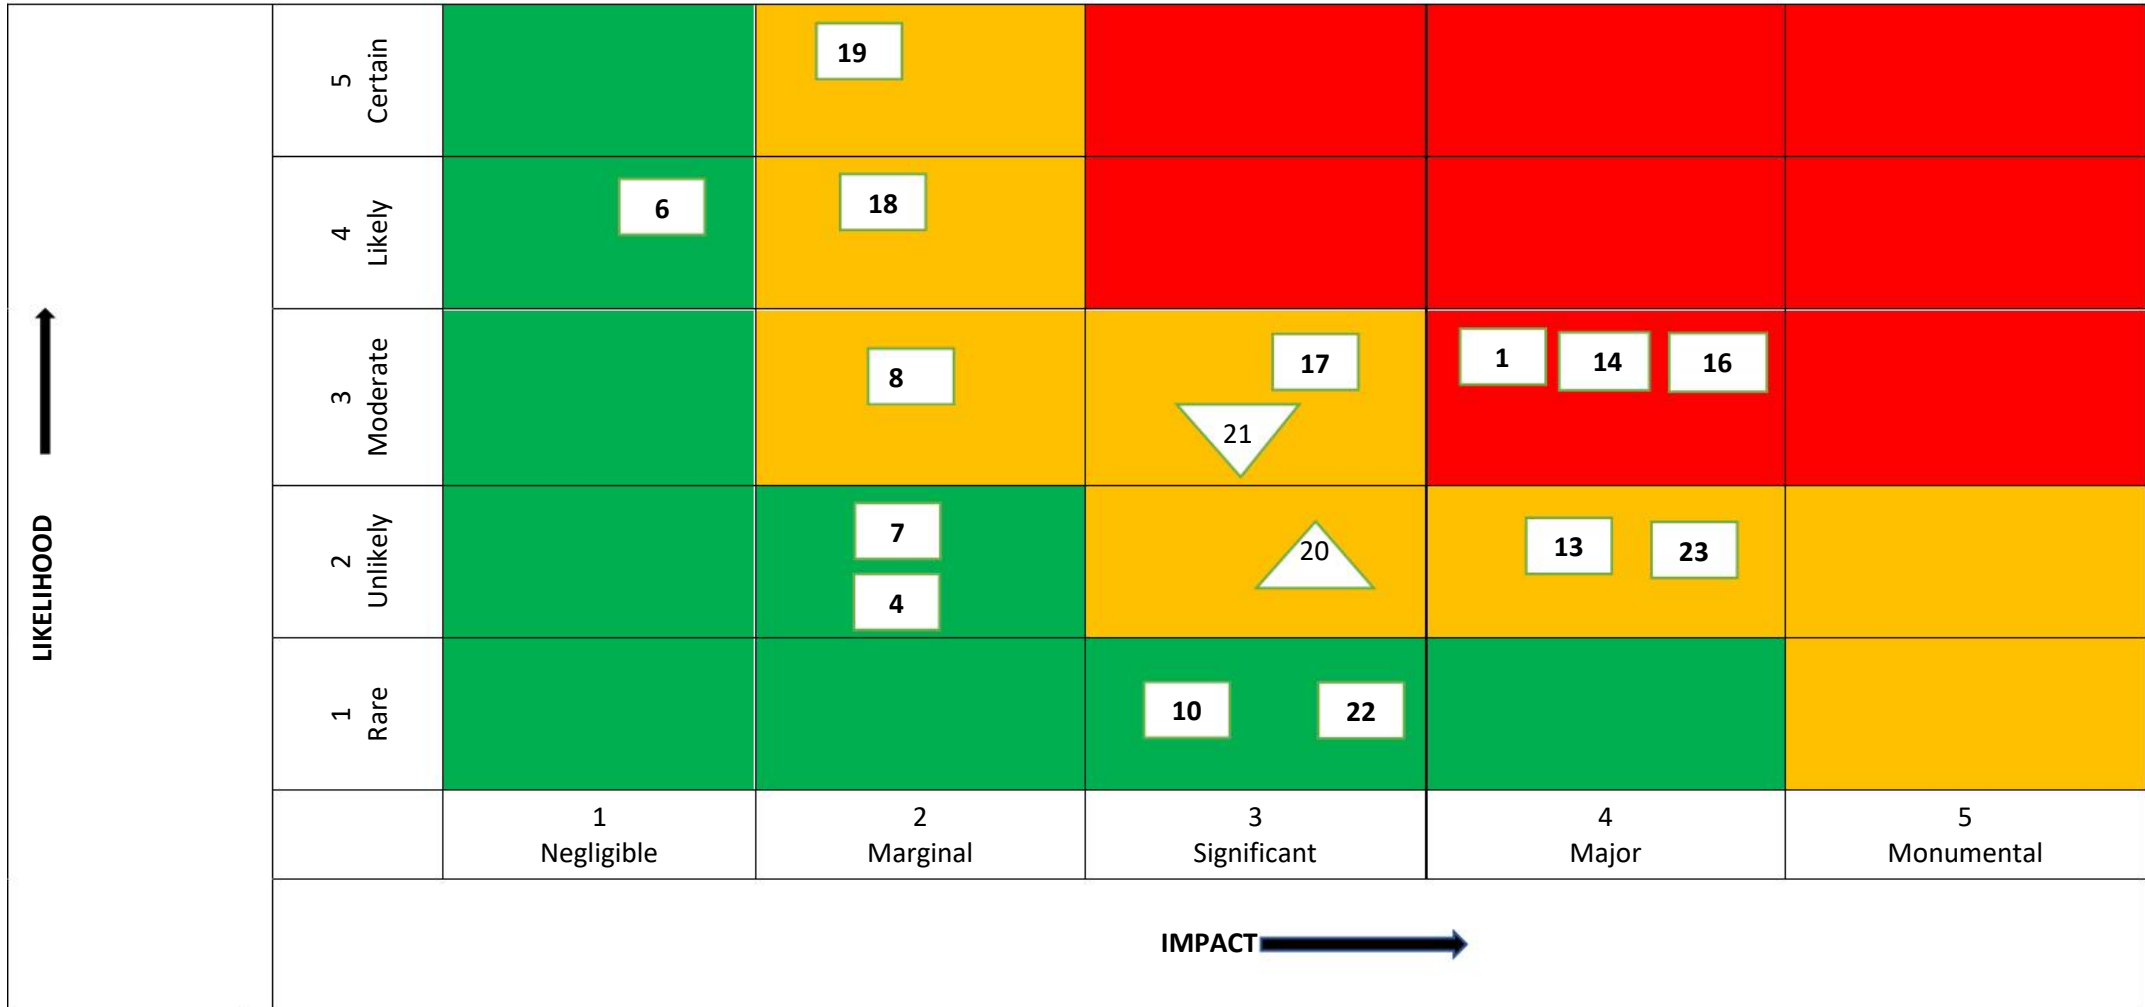

Combined Authority Corporate Risk Heat Map

KEY  = risk score increase  = risk score decrease  = no score change